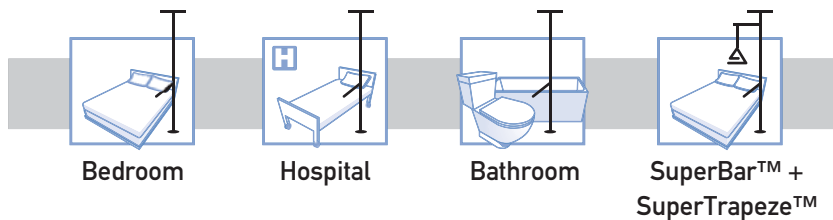

# SuperPole™ with SuperBar™

A horizontal pivoting and locking bar that mounts to the SuperPole™, suitable for users who require moderate assistance to achieve small steps during transfers.

## Features and Benefits

- **Support That Moves With You** - To allow for 2 and 3 step transfers, the SuperBar™ pivots and locks into 8 different positions around the SuperPole™. It provides excellent stability while in the locked position. To allow for support throughout the transfer process, pull laterally to assist with standing and sitting, or lift, pivot and lock into the next position. The SuperBar™ automatically locks when released to prevent forward or lateral falls.
- **Support Where It's Needed** - The unique SuperPole™ with SuperBar™ combination provides gripping, leaning and weight bearing support in front of the user, exactly where it's needed. Well located support helps to reduce the risk of fall related injuries by eliminating the need to reach, twist or sometimes lunge for support.
- **Reduce Caregiver Strain** - Allows the caregiver to supervise a transfer with minimal physical exertion.